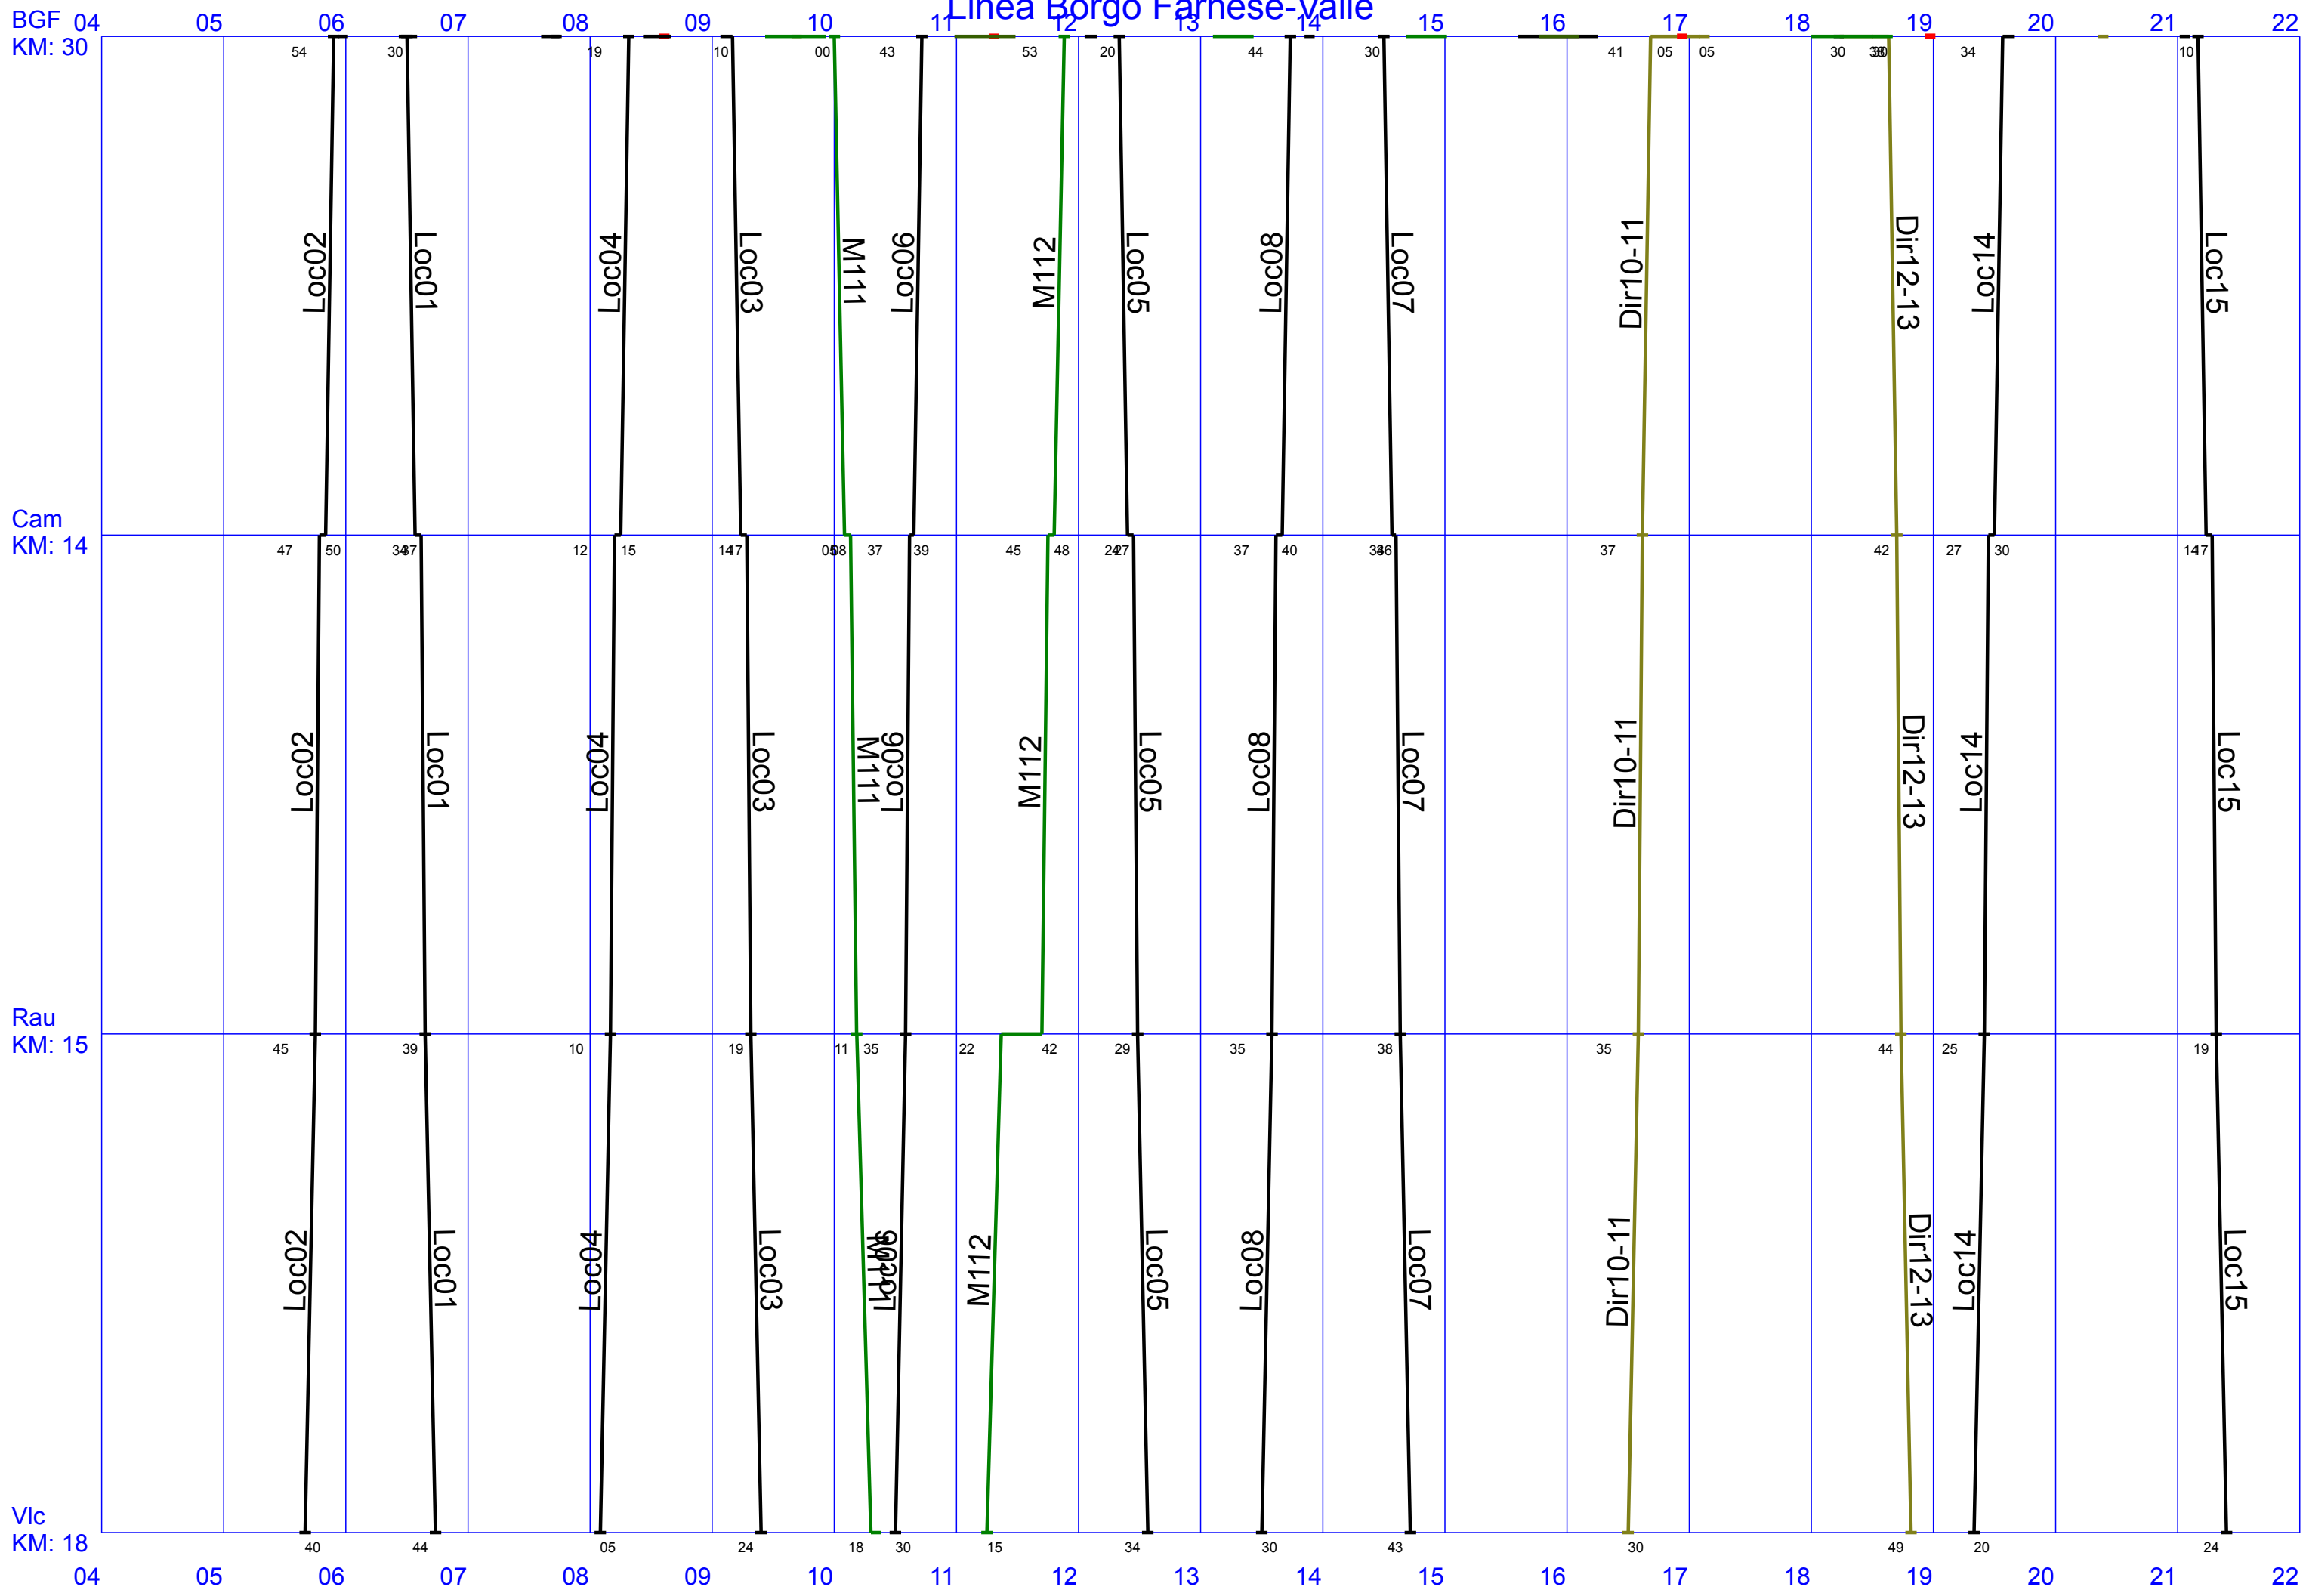

Linea Farnese-Rosenheim-Soresinemberg

Linea Borgo Farnese-Valle

BGF 04
KM: 30

Cam
KM: 14

Rau
KM: 15

Vlc
KM: 18