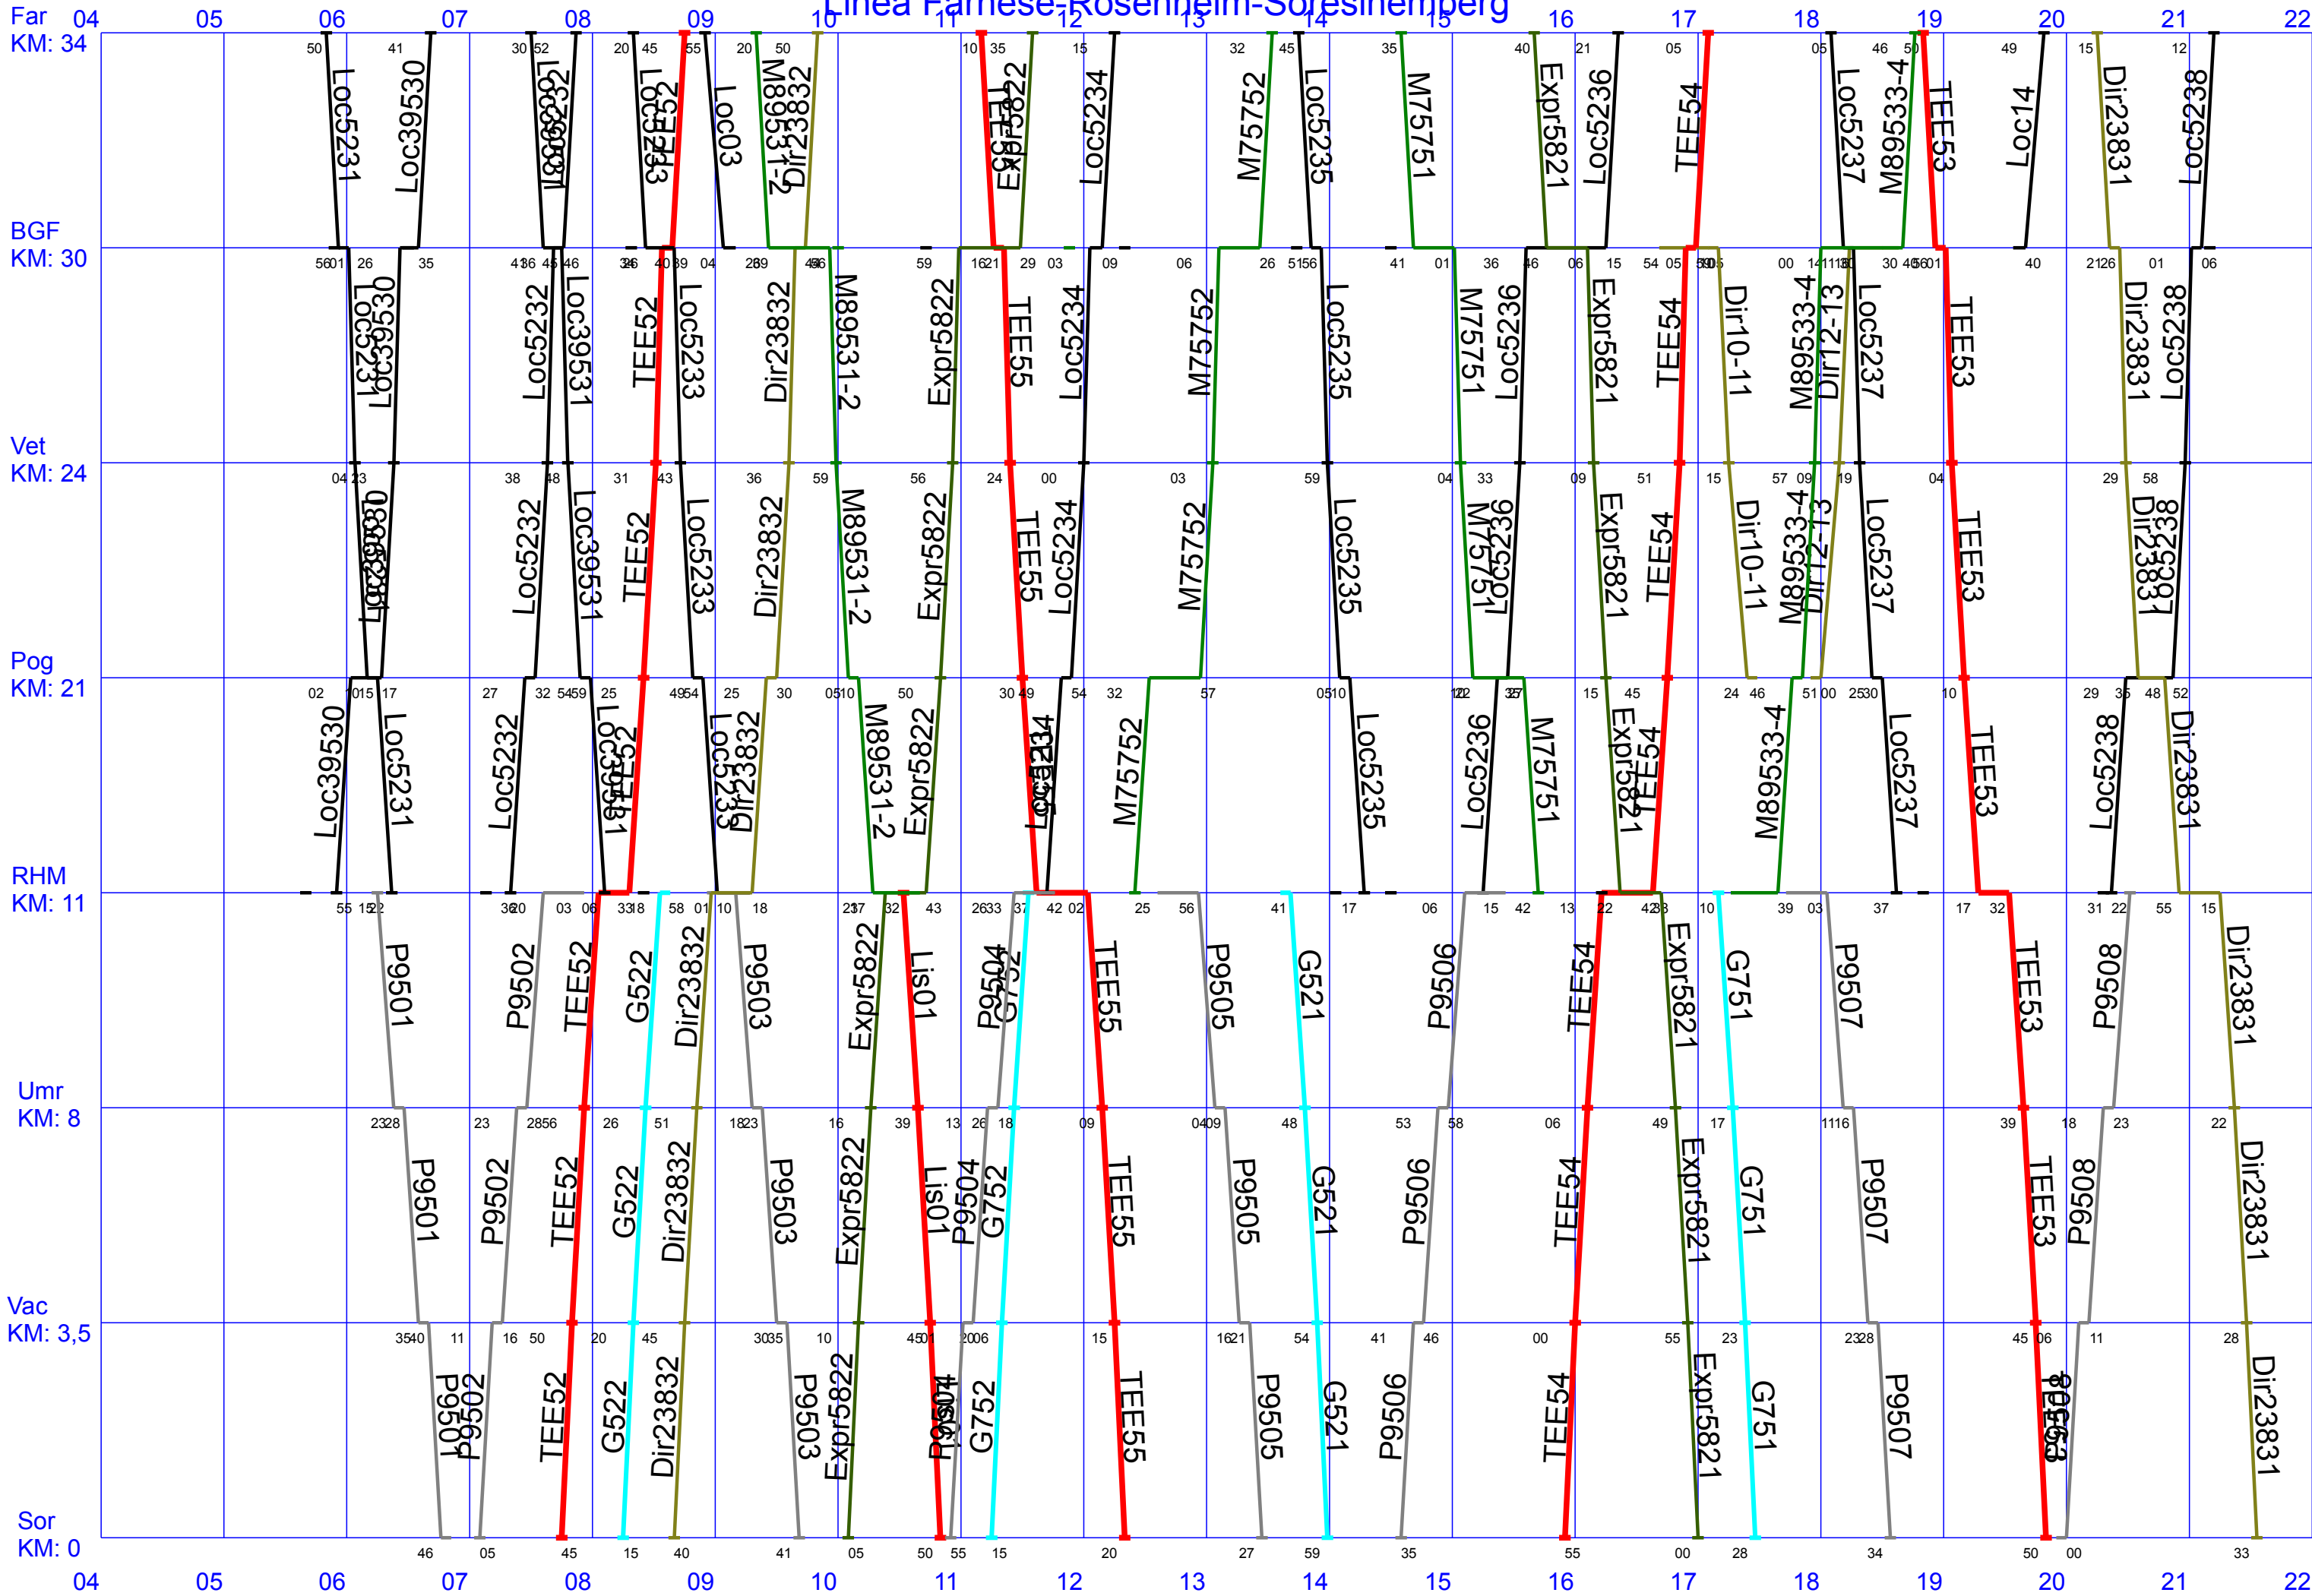

Linea Farnese-Rosenheim-Soresinemberg

Linea Borgo Farnese-Valle

BGF 04
KM: 30

Cam
KM: 14

Rau
KM: 15

Vlc
KM: 18